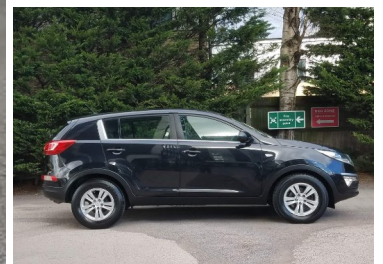

London Car Market

2012(12) Kia Sportage CRDI 1 5-Door

£7,000

Engine: Diesel
Body: Estate
Gearbox: 6-Speed
Capacity: 1685cc
Colour: Black
Mileage: 48,451
CO²: 135g/km
MPG: 54.3mpg
Top Speed: 107mph
BHP: 114bhp
Insurance Grp: 10E